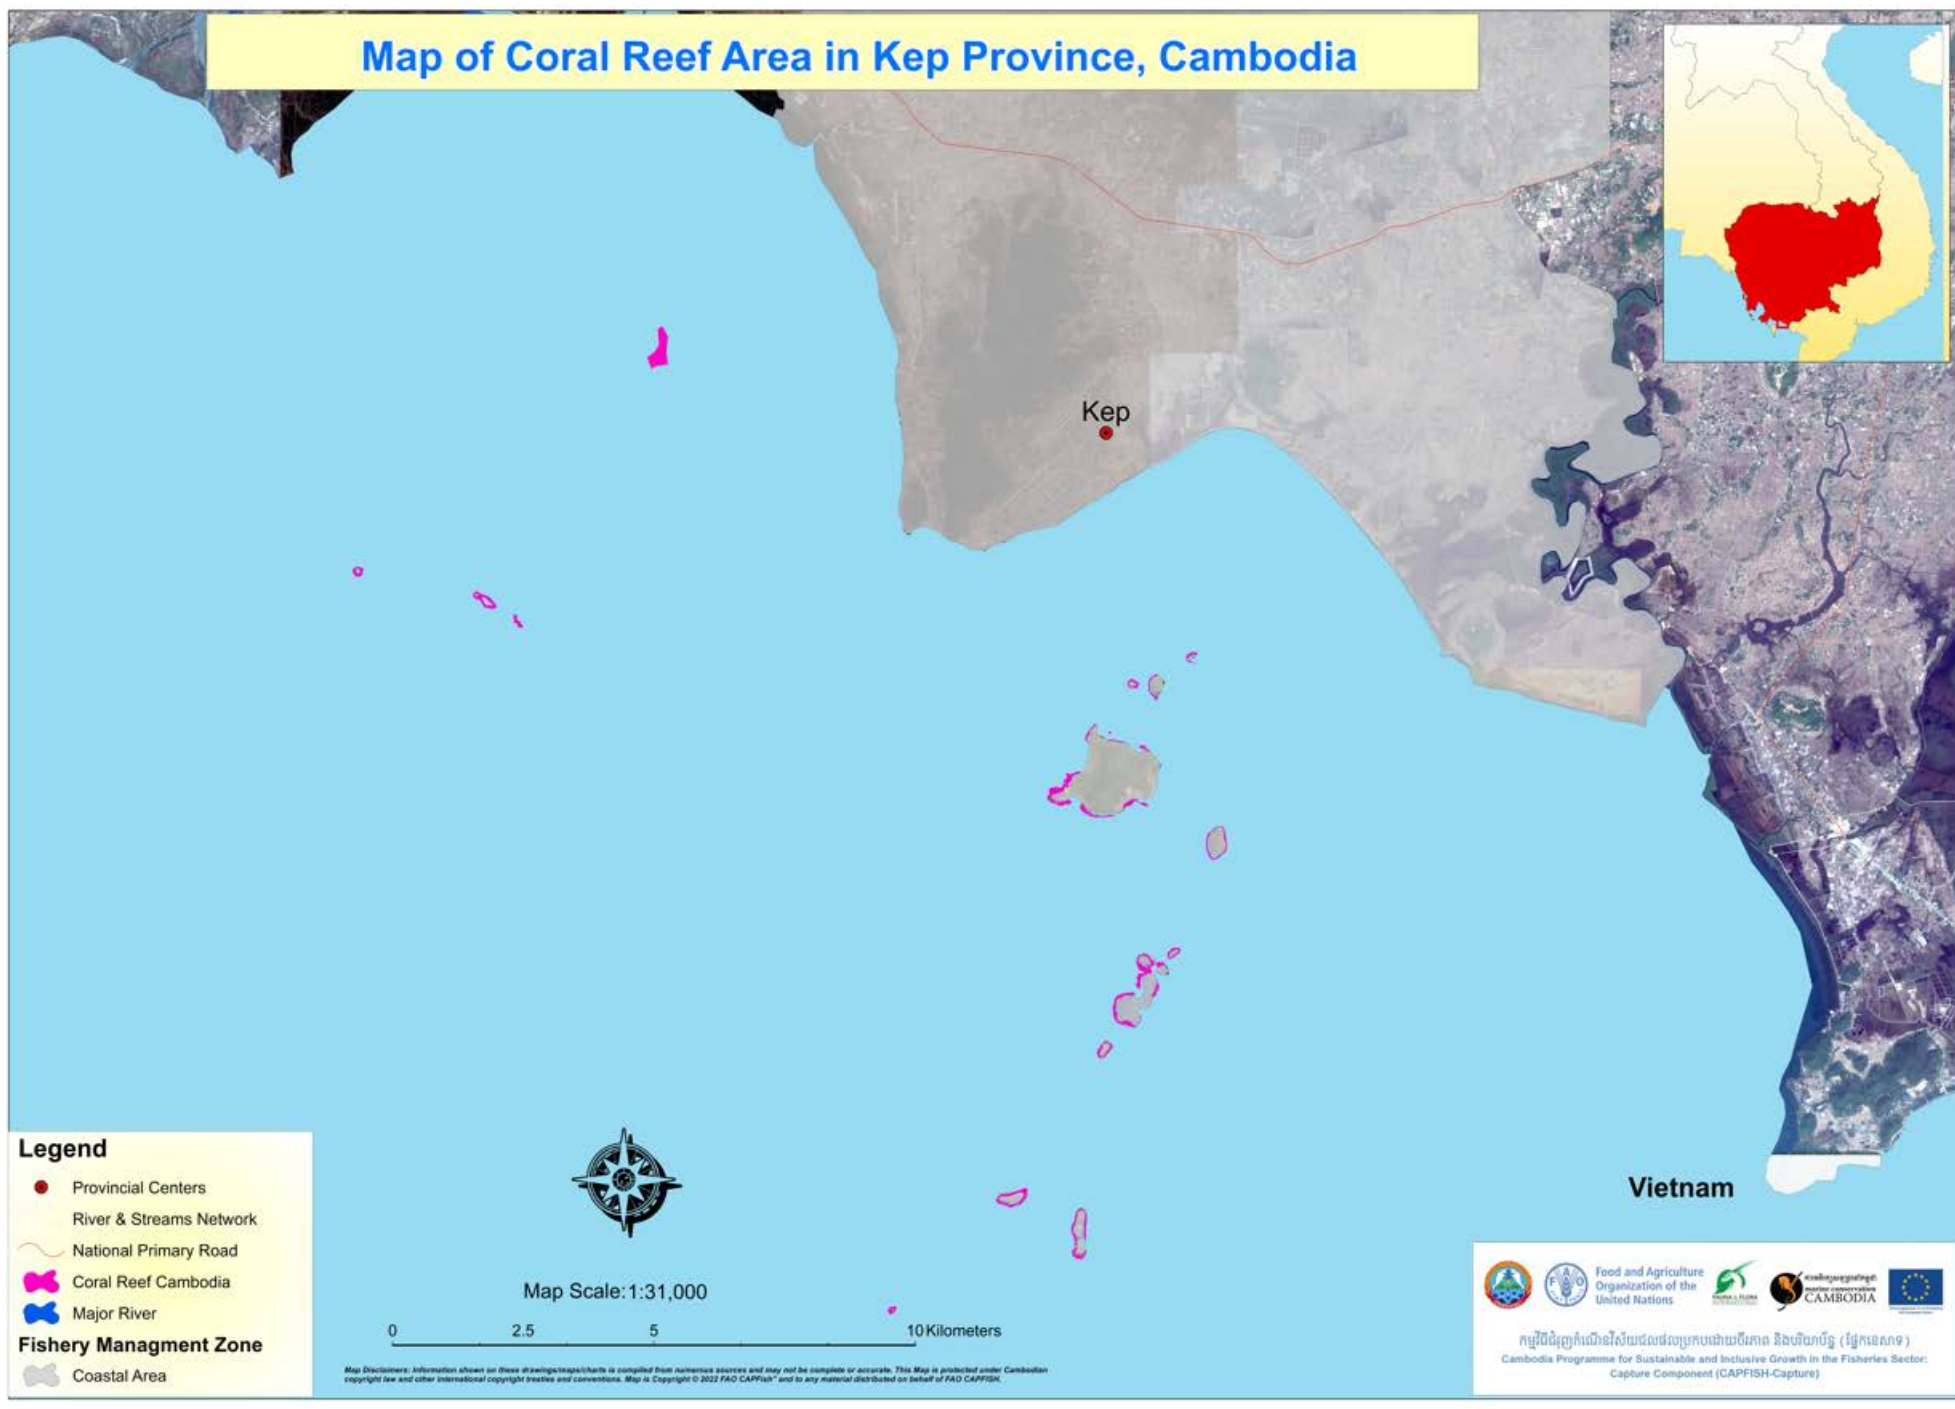

Map of Coral Reef Area in Kep Province, Cambodia

Legend

- Provincial Centers
- River & Streams Network
- National Primary Road
- 🌺 Coral Reef Cambodia
- 🌊 Major River
- 🏞️ Fishery Management Zone
- 🏞️ Coastal Area

Map Scale: 1:31,000

0 2.5 5 10 Kilometers

Vietnam

កម្ពុជាជំរុញកំណើនវិស័យធនធានធម្មតាដោយចីរភាព និងប្រជាប្រិយ (រដ្ឋកម្ពុជា)
Cambodia Programme for Sustainable and Inclusive Growth in the Fisheries Sector:
Capture Component (CAPFISH-Capture)